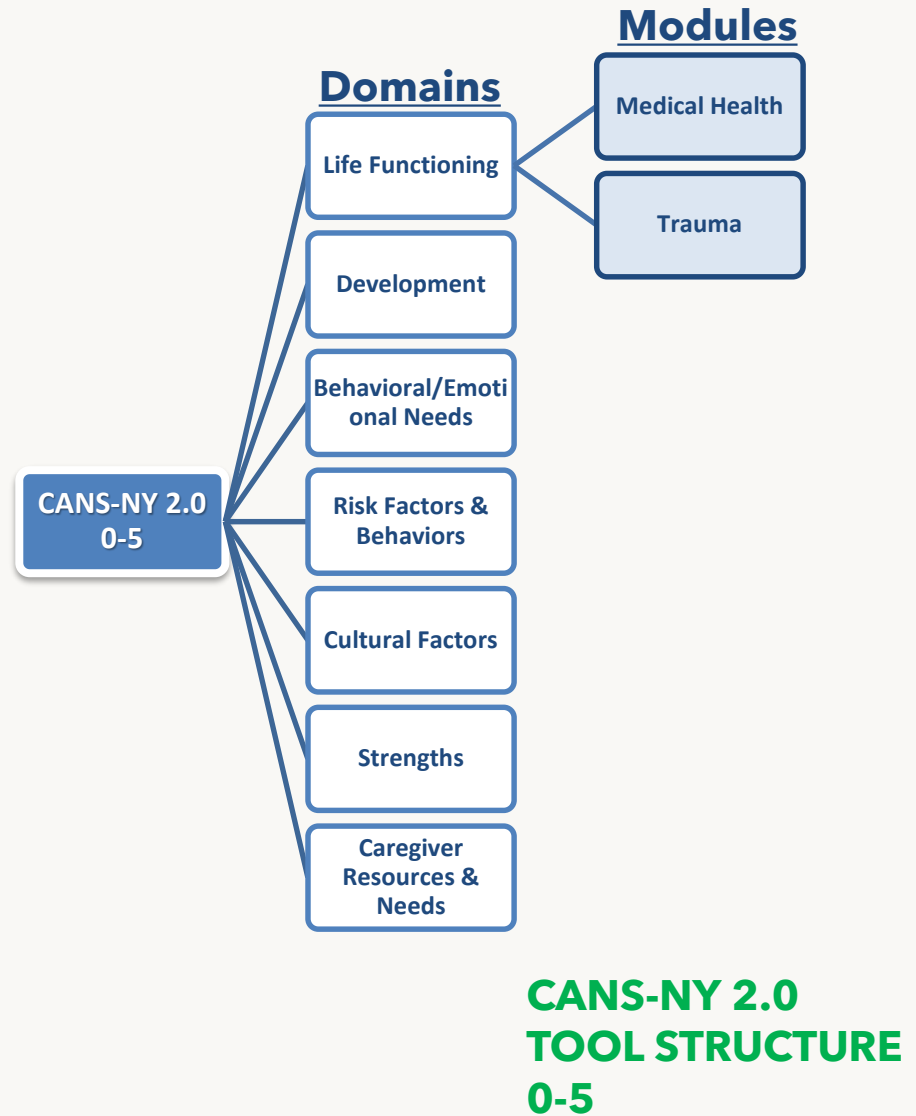

Tool Structure Comparison: Ages 6 and Up

**FORMER CANS-NY
TOOL STRUCTURE
6-21**

**CANS-NY 2.0
TOOL STRUCTURE
6-21**

Tool Structure Comparison: Ages 0 to 5

**FORMER CANS-NY
TOOL STRUCTURE
0-5**

**CANS-NY 2.0
TOOL STRUCTURE
0-5**