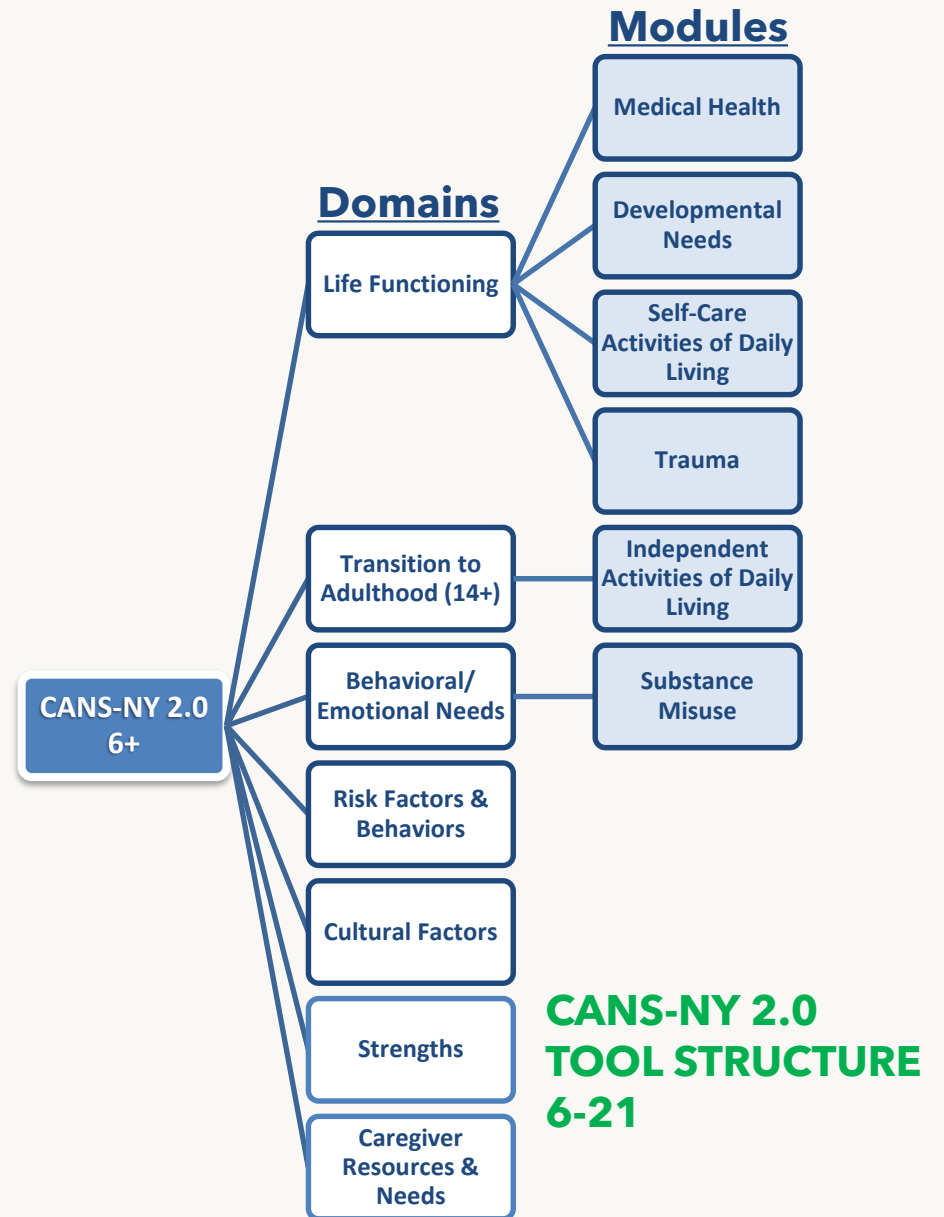

Tool Structure Comparison: Ages 6 and Up

**FORMER CANS-NY
TOOL STRUCTURE
6-21**

**CANS-NY 2.0
TOOL STRUCTURE
6-21**

Tool Structure Comparison: Ages 0 to 5

**FORMER CANS-NY
TOOL STRUCTURE
0-5**

**CANS-NY 2.0
TOOL STRUCTURE
0-5**