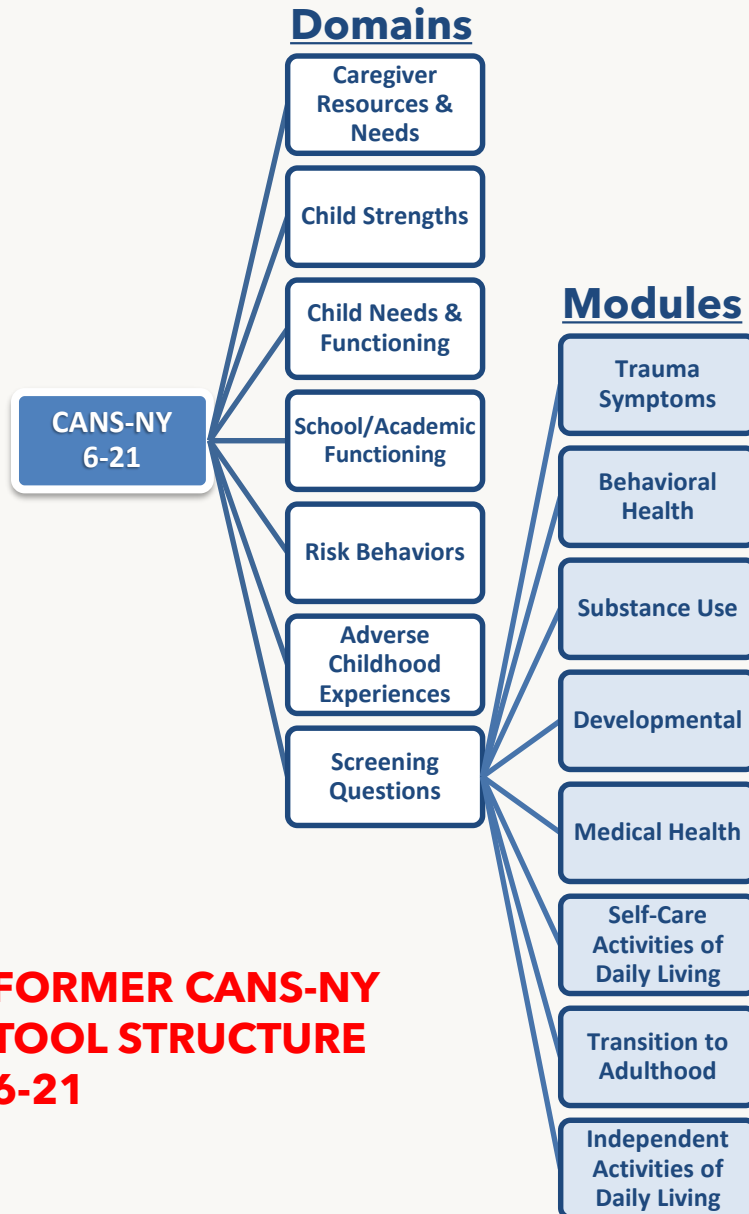

Tool Structure Comparison: Ages 6 and Up

**FORMER CANS-NY
TOOL STRUCTURE
6-21**

**CANS-NY 2.0
TOOL STRUCTURE
6-21**

Tool Structure Comparison: Ages 0 to 5

**FORMER CANS-NY
TOOL STRUCTURE
0-5**

**CANS-NY 2.0
TOOL STRUCTURE
0-5**