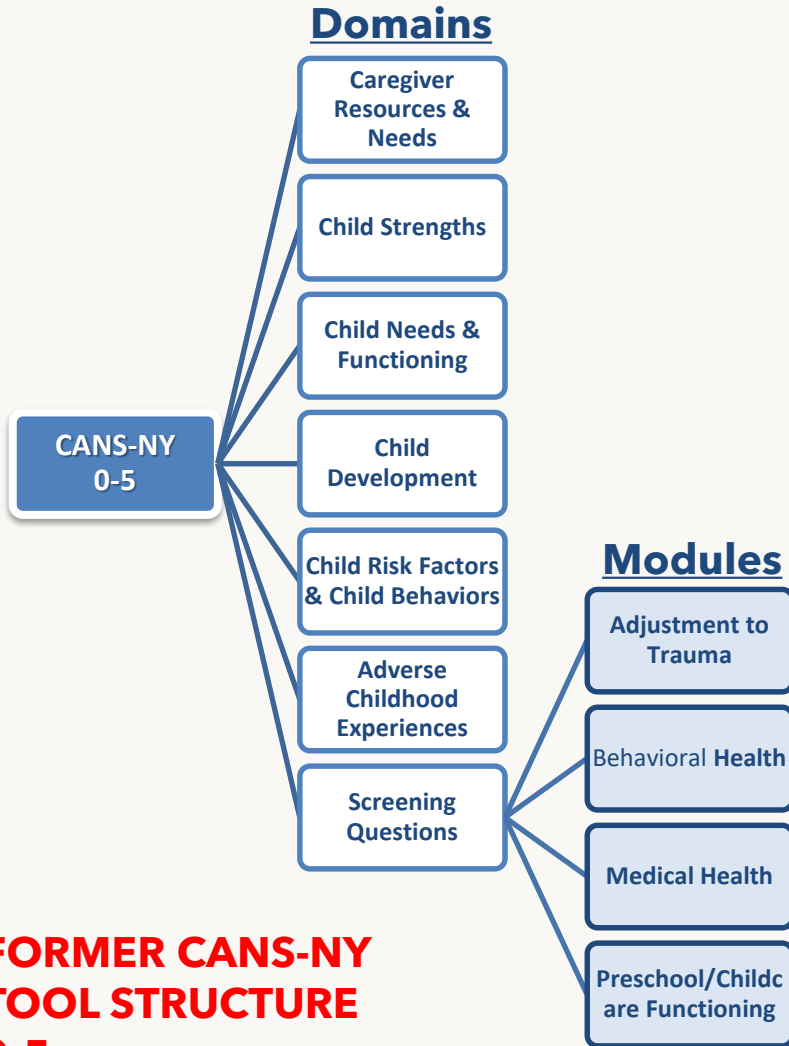

Tool Structure Comparison: Ages 6 and Up

**FORMER CANS-NY
TOOL STRUCTURE
6-21**

**CANS-NY 2.0
TOOL STRUCTURE
6-21**

Tool Structure Comparison: Ages 0 to 5

**FORMER CANS-NY
TOOL STRUCTURE
0-5**

**CANS-NY 2.0
TOOL STRUCTURE
0-5**